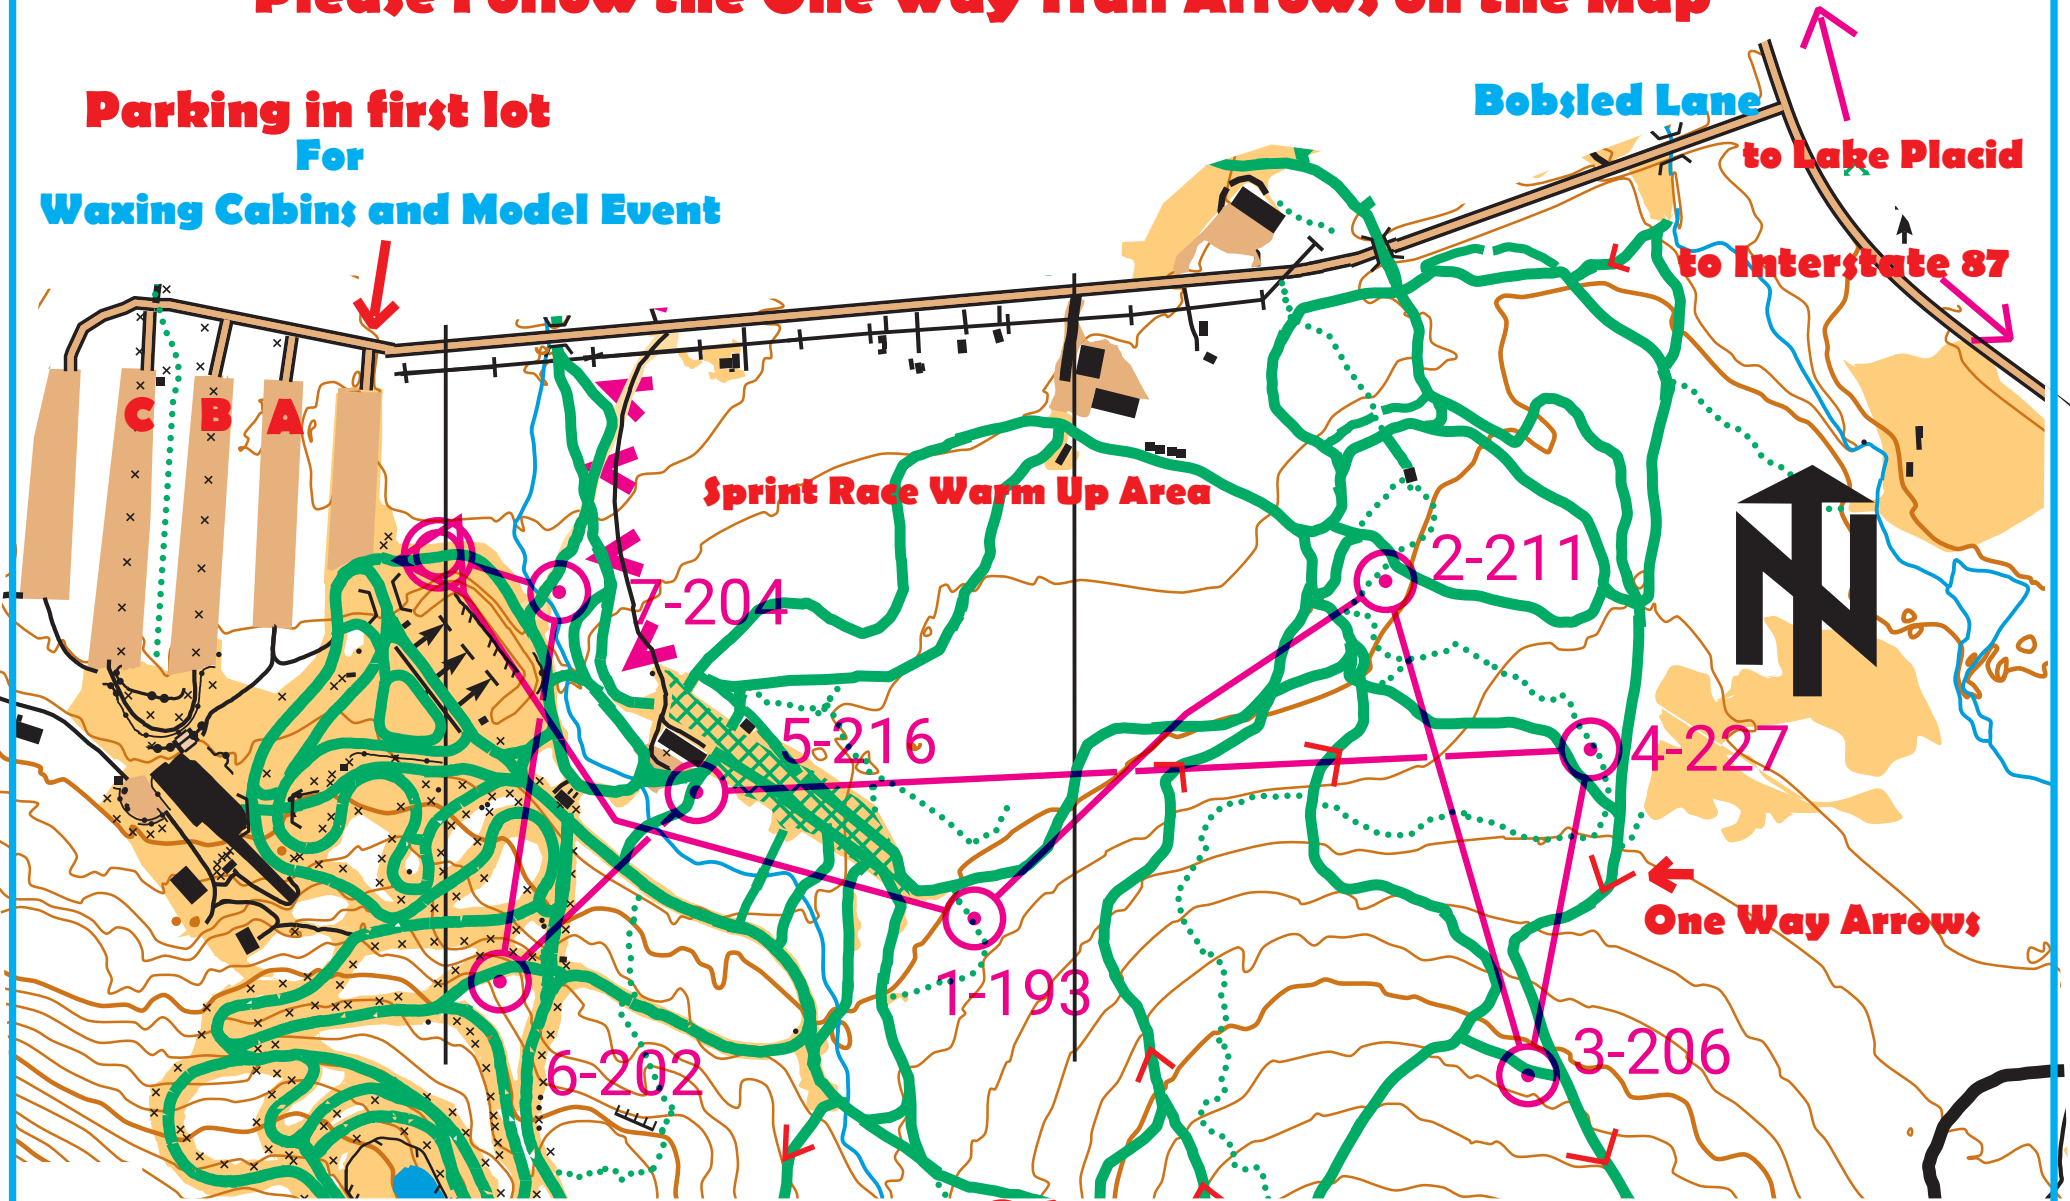

# U.S. Ski Orienteering Championships Model

Scale: 1:6,000  
Contours - 5m

**North Side of Bobsled Lane is OUT OF BOUNDS**  
**Please Follow the One Way Trail Arrows on the Map**

**Parking in first lot**  
**For**  
**Waxing Cabins and Model Event**

**WARM UP AREA FOR SPRINT ONLY ON SOUTH SIDE OF ROAD**