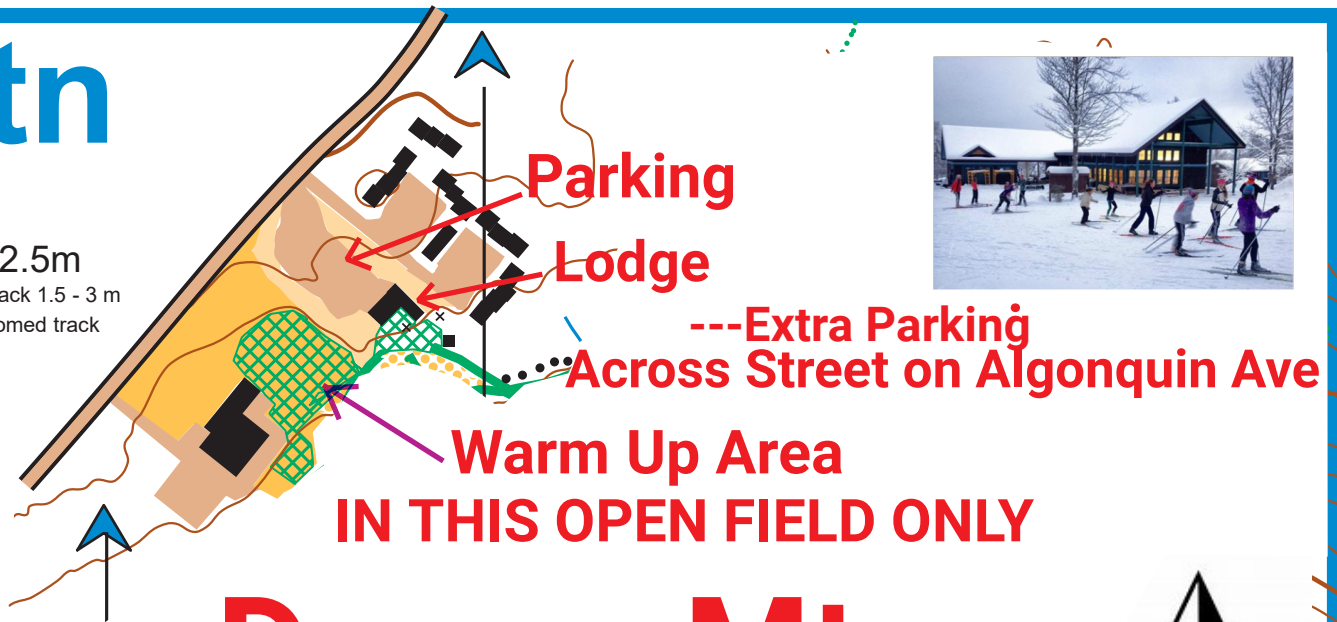

# Dewey Mtn

SARANAC LAKE, NY

MAP SCALE-1: 5,000

CONTOURS- 2.5m

- Contour
- Index Contour
- Impassable cliff
- Passable rock face
- Boulder; Large Boulder
- Minor water channel
- Open land
- Rough open land
- Major road
- Road
- Artifact

- Wide groomed track 1.5 - 3 m
- Narrow or ungroomed track
- Snowshoe trail
- Prepared area
- Forbidden route
- Rough Terrain
- Stream tunnels, under bridges
- Building
- Small building
- Paved area

Parking

Lodge

---Extra Parking  
Across Street on Algonquin Ave

Warm Up Area

IN THIS OPEN FIELD ONLY